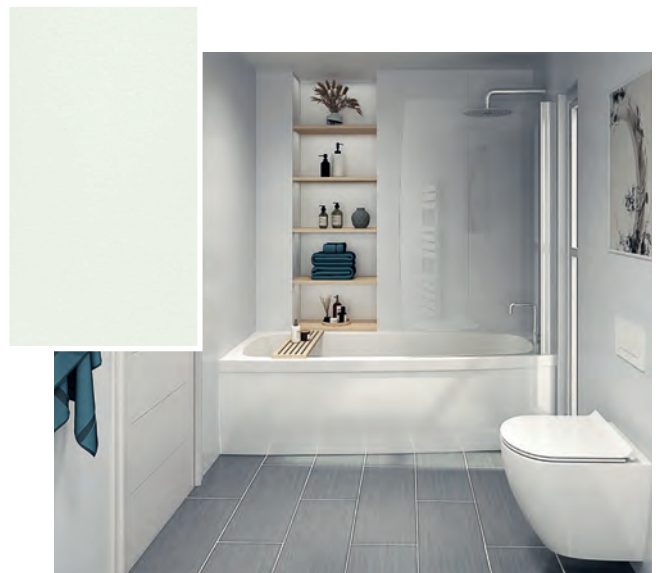

White Gloss

Wall Panel - 7-Ply Plywood Tongue and Groove E93151 2400 x 1200 x 11mm	£411.47
Wall Panel - 7-Ply Plywood Tongue and Groove E93153 2400 x 900 x 11mm	£411.50
Wall Panel - 7-Ply Plywood Tongue and Groove E93152 2400 x 600 x 11mm	£226.89
Wall Panel - Plywood Straight Edge E93154 2400 x 1200 x 11mm	£340.54
Wall Panel - Plywood Straight Edge E93155 2400 x 900 x 11mm	£340.54
Wall Panel - Plywood Straight Edge E93156 2400 x 600 x 11mm SOLD AS PAIRS ONLY	£453.79