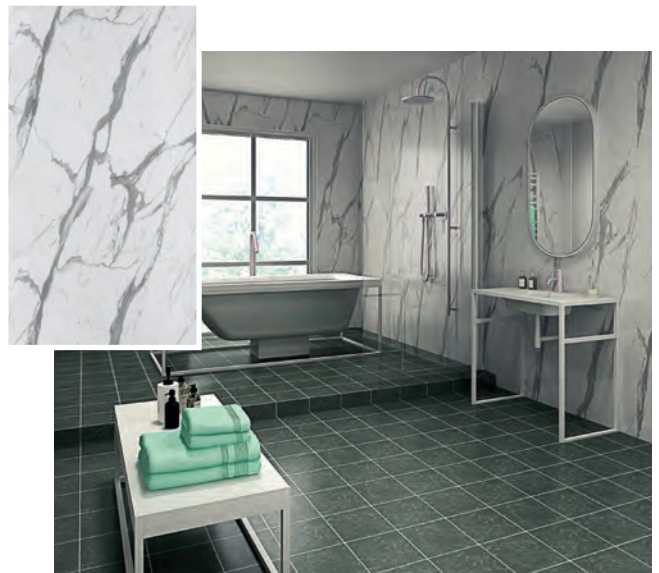

Lavish Marble

Wall Panel - 7-Ply Plywood Tongue and Groove E93037 2400 x 1200 x 11mm	£508.35
Wall Panel - 7-Ply Plywood Tongue and Groove E93039 2400 x 900 x 11mm	£508.35
Wall Panel - 7-Ply Plywood Tongue and Groove E93038 2400 x 600 x 11mm	£269.72
Wall Panel - Plywood Straight Edge E93040 2400 x 1200 x 11mm	£435.84
Wall Panel - Plywood Straight Edge E93041 2400 x 900 x 11mm	£435.84
Wall Panel - Plywood Straight Edge E93042 2400 x 600 x 11mm SOLD AS PAIRS ONLY	£445.10