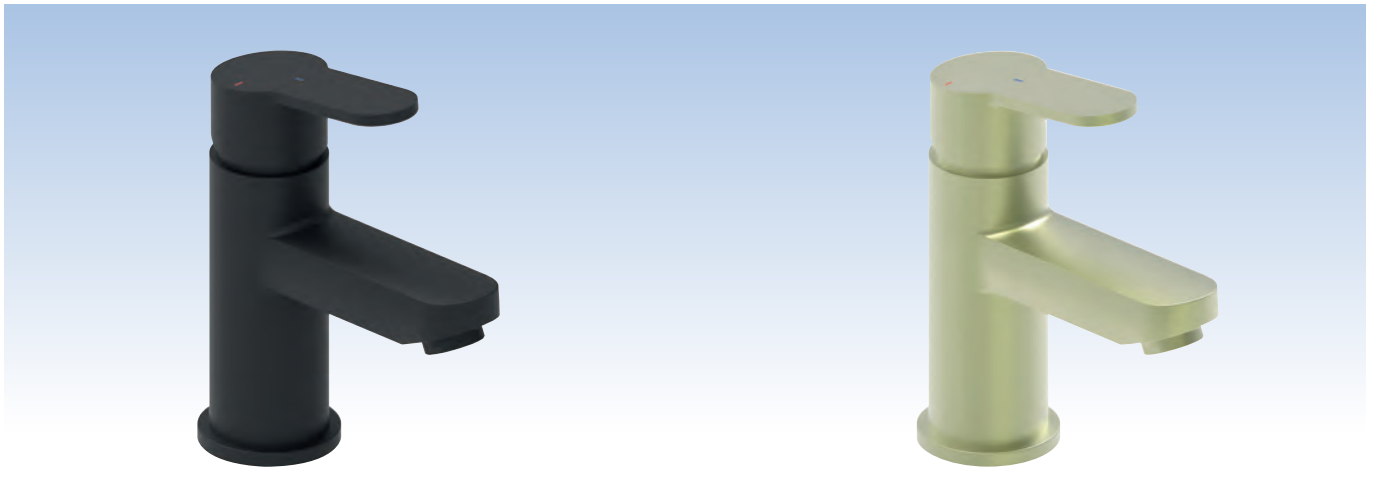

Amley
Lever Monobloc Basin Black

E61102 Lever Monobloc Basin Black - LP

£129.97

Amley
Lever Monobloc Basin Brushed Brass

E61105 Lever Monobloc Basin Brushed Brass - LP

£148.22