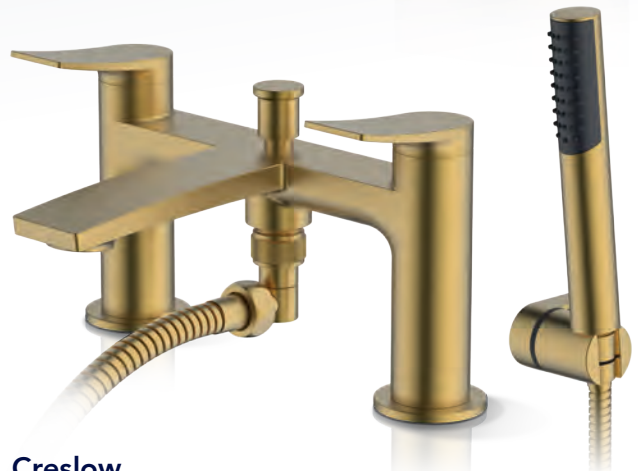

Creslow

Dual Lever Bath/Shower Mixer - Brushed Brass

E61113 Dual Lever Bath/Shower Mixer - Brushed Brass - LP

£781.25