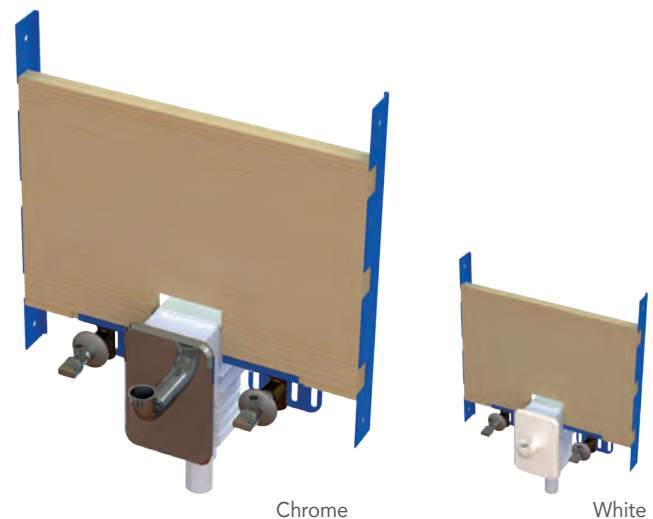

Chrome

White

In-Wall Furniture Basin Frame

E20393

Includes **White** Trap

£286.02

E20394

Includes **Chrome** Trap

£301.15

Wall-hung support frame only

30mm marine plywood bearer for secure universal basin fixing

Supplied with full pre-wall instruction bolt kit