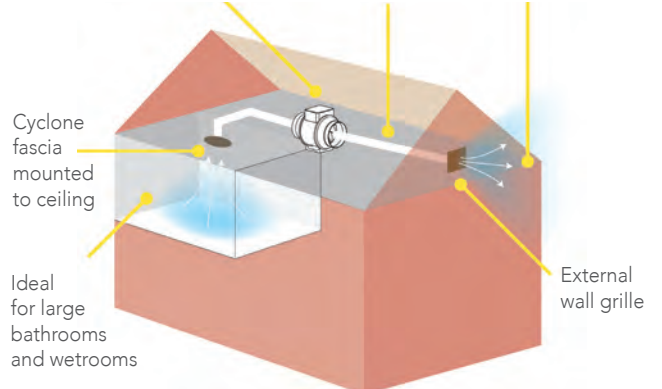

Inline Fan - Remotely sited within the loft space, connected to both the fascia and external wall grille via flexible ducting which is supplied with the Cyclone Fan.