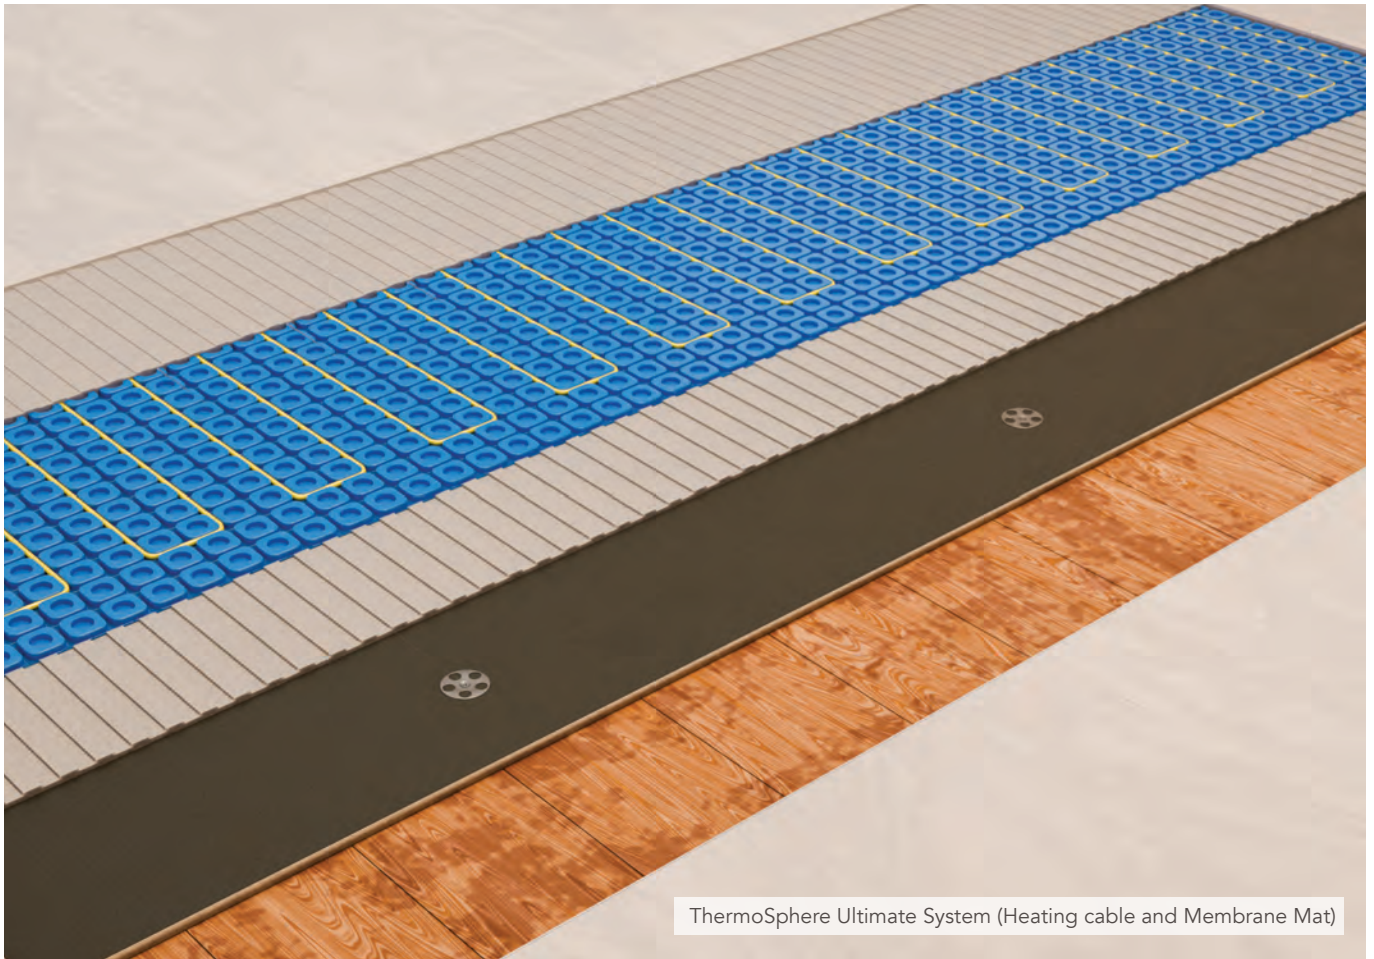

ThermoSphere Ultimate System (Heating cable and Membrane Mat)

Feel the warmth from beneath your feet.
Providing the ultimate feeling of comfort and luxury, it is inexpensive to install and run.

Benefits

Affordable luxury.

Underfloor heating doesn't have to be an expensive extravagance. Our UFH (Underfloor Heating) range is an economical way to bring warmth to any room.

Standard radiator system

- Heat rises from floor to ceiling
- Heat loss through roof
- Creates draughts and uneven heat
- Cold floors and hot heads