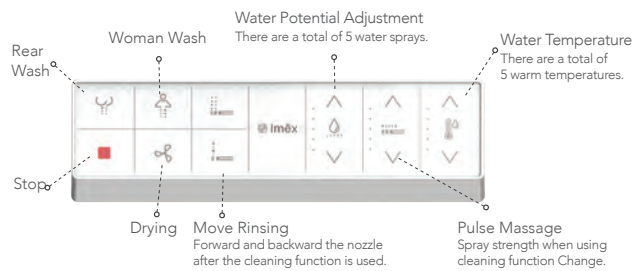

Aira
Back-to-Wall Smart WC Pan

E10304
Back to Wall Smart Pan
w370 x h400 x d595 **£4,156.54**

Risco
Back-to-Wall Smart WC Pan

E10305
Back-to-Wall Smart Pan
w370 x h400 x d595 **£4,156.54**

Remote Control

Simple and clean design, functional operation at a glance; tilted design ergonomics, make the controller more comfortable to use and operate.