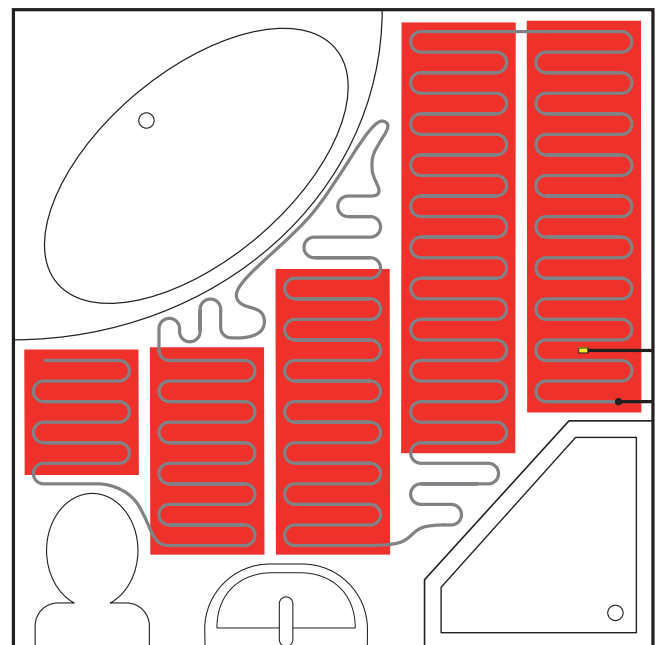

Mat System Layout

Simple, flexible installation

Diagram below shows a typical bathroom layout.