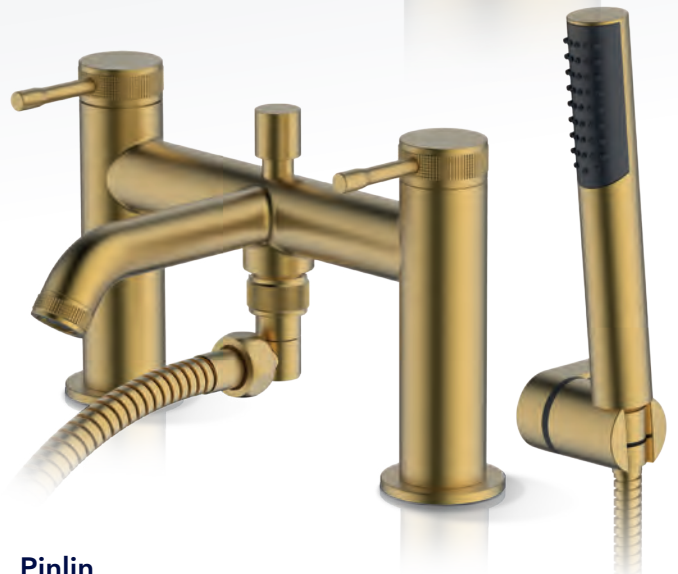

Pinlin
Dual Lever Bath/Shower Mixer Brushed Brass

E61057 Dual Lever Bath Shower Mixer - Brushed Brass - LP

£782.50