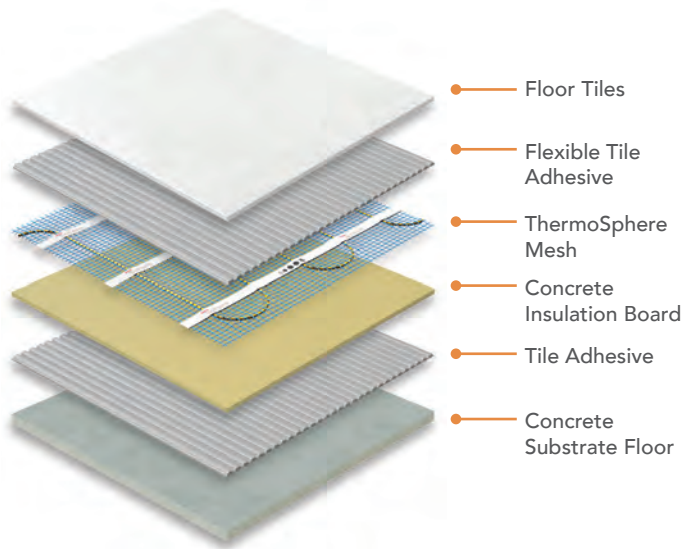

Applications

UFH products have a wide range of applications and can be installed on timber and concrete substrates.

Suitable for almost all floor finishes; here are some examples illustrating the composition.

Electric Underfloor Heating Mesh