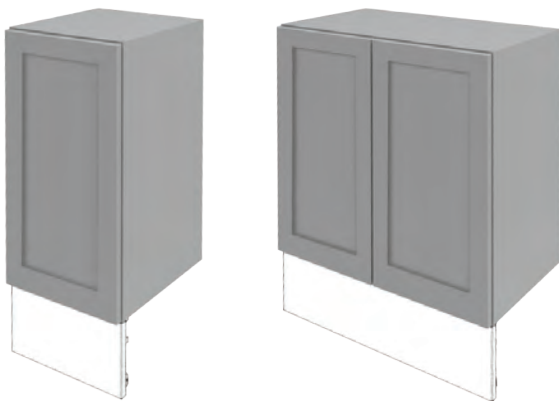

Shaker Style
Floor Mounted Cupboards

- Plinths Available separately
- Stone Grey Shown