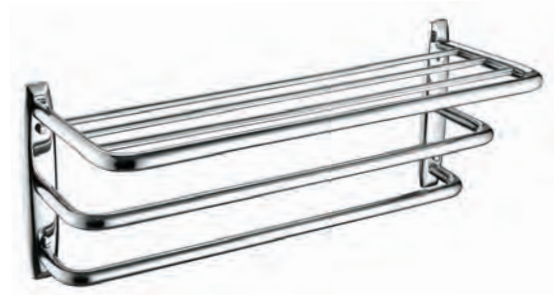

Tier Towel Shelf

COMP TIERS C
w600 x h257 x d215

£108.04