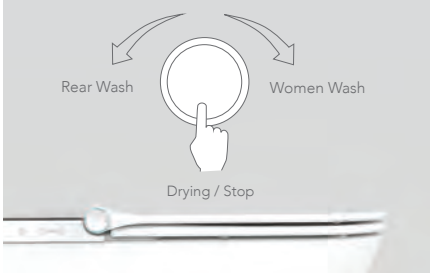

Detachable Sprayer
The sprayer head can be disassembled freely to facilitate washing and keep clean.

One rotary knob control, easy operation

Side rotary knob control design integrates all smart functions on a minimalist knob, by rotating and pressing, it can easily achieve rear wash, lady wash and drying; as well as regulating the position and flow of the shower spray and water temperature.