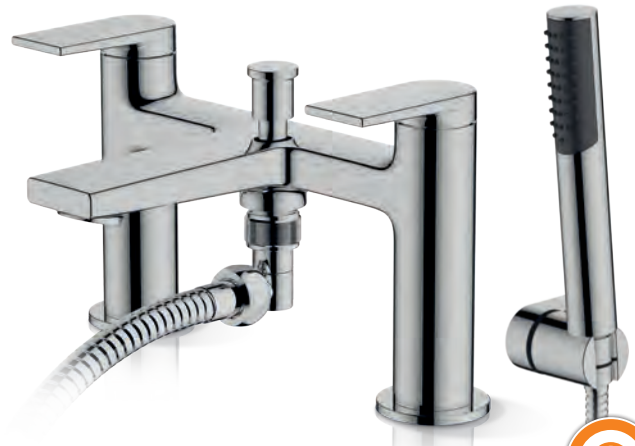

Emerlis
Dual Lever Bath/Shower Mixer - Chrome

E61072 Dual Lever Bath/Shower Mixer - Chrome - LP

£636.25