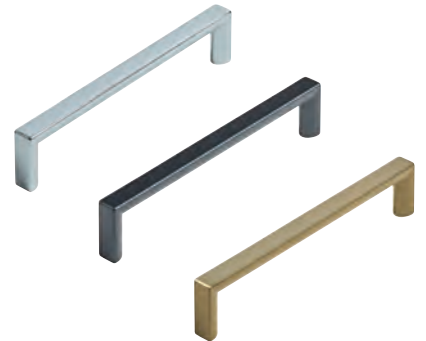

Amati
Pull Handle - 128mm

E20285
Brushed Brass £23.34

E20286
Black £23.34

E20287
Chrome £23.34