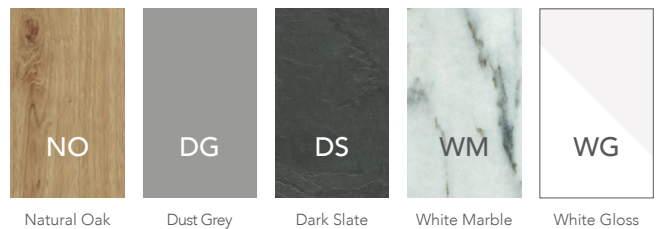

Billet / Blade / Bygone Laminate Countertop

E27131_ _ (Add finish to code) w1500 x h250 x d22	£223.00	E27134_ _ (Add finish to code) w2000 x h250 x d22	£282.67
E27133_ _ (Add finish to code) w1500 x h365 x d22	£223.00	E27135_ _ (Add finish to code) w2000 x h365 x d22	£282.67