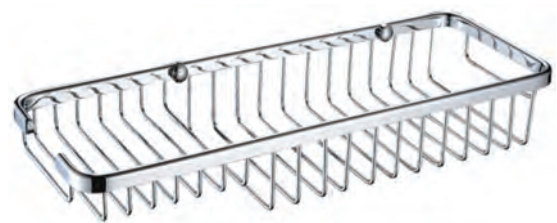

Wire Basket Wall Fixed

COMP BASK02 C
w355 x h50 x d130

£85.38