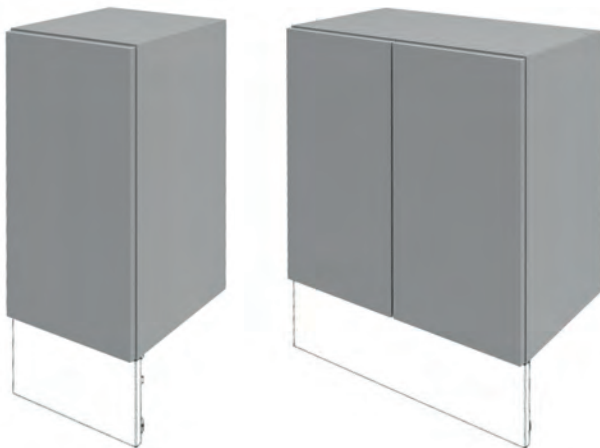

Sleek Style

Back-to-Wall WC Unit

- WC Not Included
- Stone Grey Shown

Sleek Style

Back-to-Wall WC Unit

Standard Depth with Fascia

All colours available in both sizes

E21621 Midnight Grey w500 x h820 x d353 £445.98

E21678 Midnight Grey w600 x h820 x d353 £468.68

Slim Depth with Fascia

All colours available in both sizes

E21618 Midnight Grey w500 x h820 x d218 £432.62

E21674 Midnight Grey w600 x h820 x d218 £457.99

Sleek Style

Floor Mounted Cupboards

- Plinths Available Separately
- Stone Grey Shown

Sleek Style

Floor Mounted Cupboards

Standard Depth with Fascia Door

All colours available in this size

E21517 Midnight Grey w200 x h820 x d353 £324.47

E21551 Midnight Grey w300 x h820 x d353 £355.19

Slim Depth with Fascia Door

All colours available in this size

E21511 Midnight Grey w200 x h820 x d218 £313.12

E21545 Midnight Grey w300 x h820 x d218 £339.16

Standard Depth with Fascia Doors

All colours available in this size

E21702 Midnight Grey w600 x h820 x d353 £520.75

Codes listed are for left-hand hinge configuration. Right-hand hinge configurations are also available

Sleek Style

Semi-Countertop Basin Unit

- Plinths Available Separately
- Stone Grey Shown

Sleek Style

Semi-Countertop Basin Unit - Standard Depth

Standard Depth with Fascia Doors

All colours available in all sizes

E21593 Midnight Grey w500 x h820 x d353 £510.07

E21649 Midnight Grey w600 x h820 x d353 £520.75

E21733 Midnight Grey w700 x h820 x d353 £556.80

Slim Depth with Fascia Doors

All colours available in all sizes

E21590 Midnight Grey w500 x h820 x d353 £496.72

E21646 Midnight Grey w600 x h820 x d353 £510.07

E21730 Midnight Grey w700 x h820 x d353 £544.79