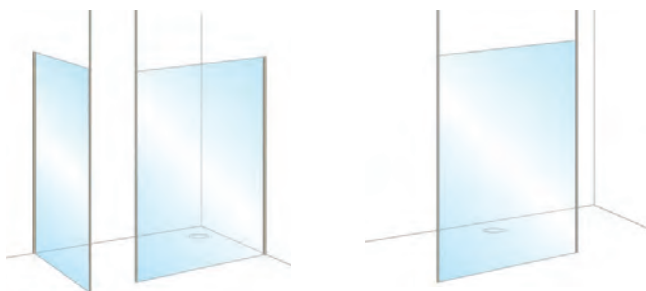

- x2 Corner Panels
- Glass-to-Glass Panel
- Deflector Panel
- Low Level Brace Kit
- Linear Panel
- x2 Ceiling Brace Kits

LIFETIME GUARANTEE | EASY CLEAN | 2M HIGH