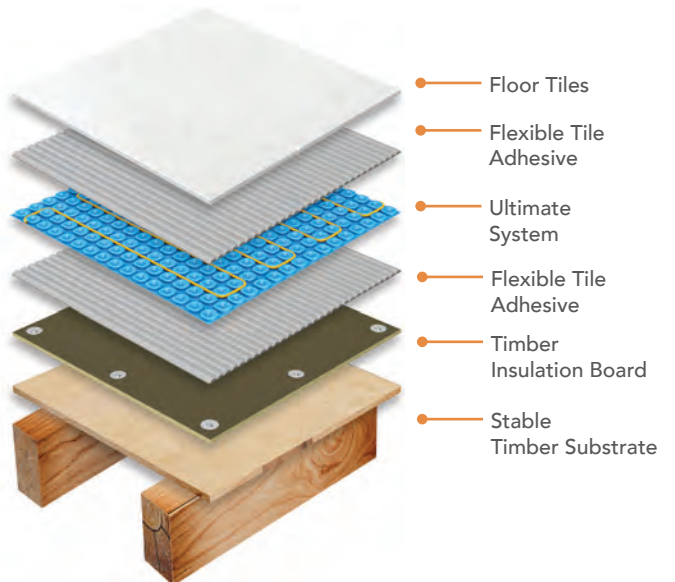

What type of UFH do I require?

Product	Tiles	Stone	Laminate	Porcelain	Carpet
150W/m² Mesh	•	•	•	•	•
200W/m² Mesh	•	•	•	•	•
Ultimate System	•	•			

For small awkward areas and wet rooms, use Ultimate System.

For regular areas 1-24m² use 150W/m² Mesh. For high output use 200W/m² Mesh.

Electric Underfloor Heating Ultimate System