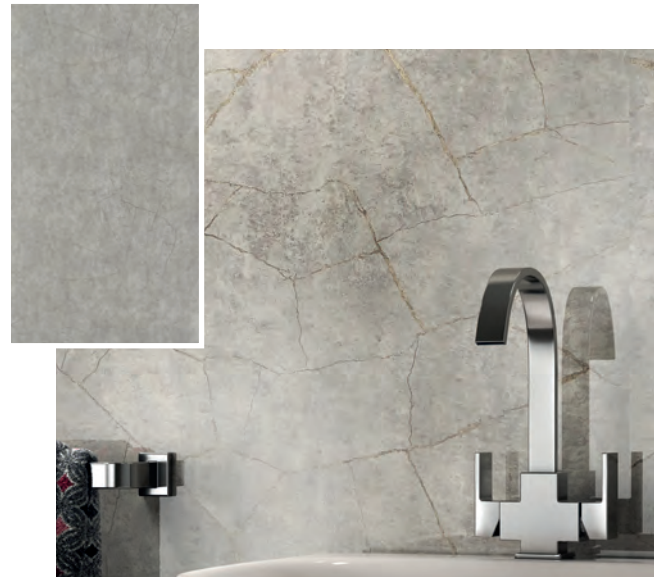

Callisto

Wall Panel - MDF Tongue and Groove	
E81081 2440 x 1200 x 10.5mm	£539.04
Wall Panel - MDF Tongue and Groove	
E81083 2440 x 900 x 10.5mm	£513.80
Wall Panel - MDF Tongue and Groove	
E81082 2440 x 600 x 10.5mm	£297.32
Wall Panel - MDF Straight Edge	
E81084 2400 x 1200 x 10.5mm	£517.64
Wall Panel - MDF Straight Edge	
E81085 2400 x 900 x 10.5mm	£491.98

Tongue and Groove Panel Sizes
2440 x 1200 (2440 x 1179 Fitted) • 2440 x 900 (2440 x 879 Fitted) • 2440 x 600 (2440 x 579 Fitted)

Ligures Marble

Wall Panel - MDF Tongue and Groove	
E81076 2440 x 1200 x 10.5mm	£539.04
Wall Panel - MDF Tongue and Groove	
E81078 2440 x 900 x 10.5mm	£513.80
Wall Panel - MDF Tongue and Groove	
E81077 2440 x 600 x 10.5mm	£297.32

Wall Panel - MDF Straight Edge	
E81079 2400 x 1200 x 10.5mm	£517.64
Wall Panel - MDF Straight Edge	
E81080 2400 x 900 x 10.5mm	£491.98

Tongue and Groove Panel Sizes
2440 x 1200 (2440 x 1179 Fitted) • 2440 x 900 (2440 x 879 Fitted) • 2440 x 600 (2440 x 579 Fitted)