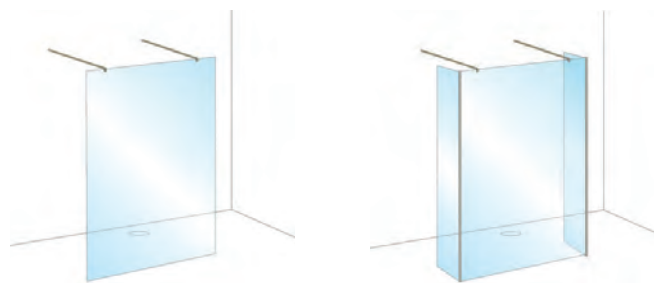

- Linear Panel
- x2 Low Level Brace Kits
- Linear Panel
- x2 Pivoting Deflector Panels
- x2 Low Level Brace Kits

Prices shown include VAT. All dimensions in millimetres.