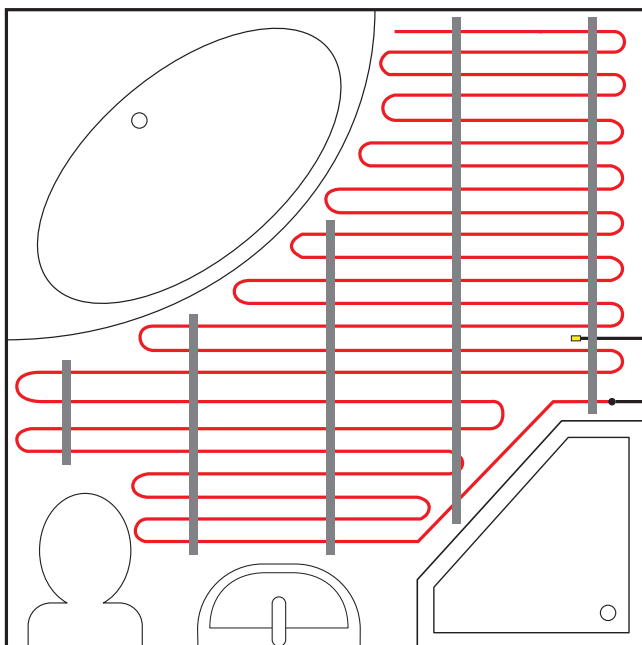

Cable Layout

Simple installation in irregular areas

Diagram below shows a typical bathroom layout.